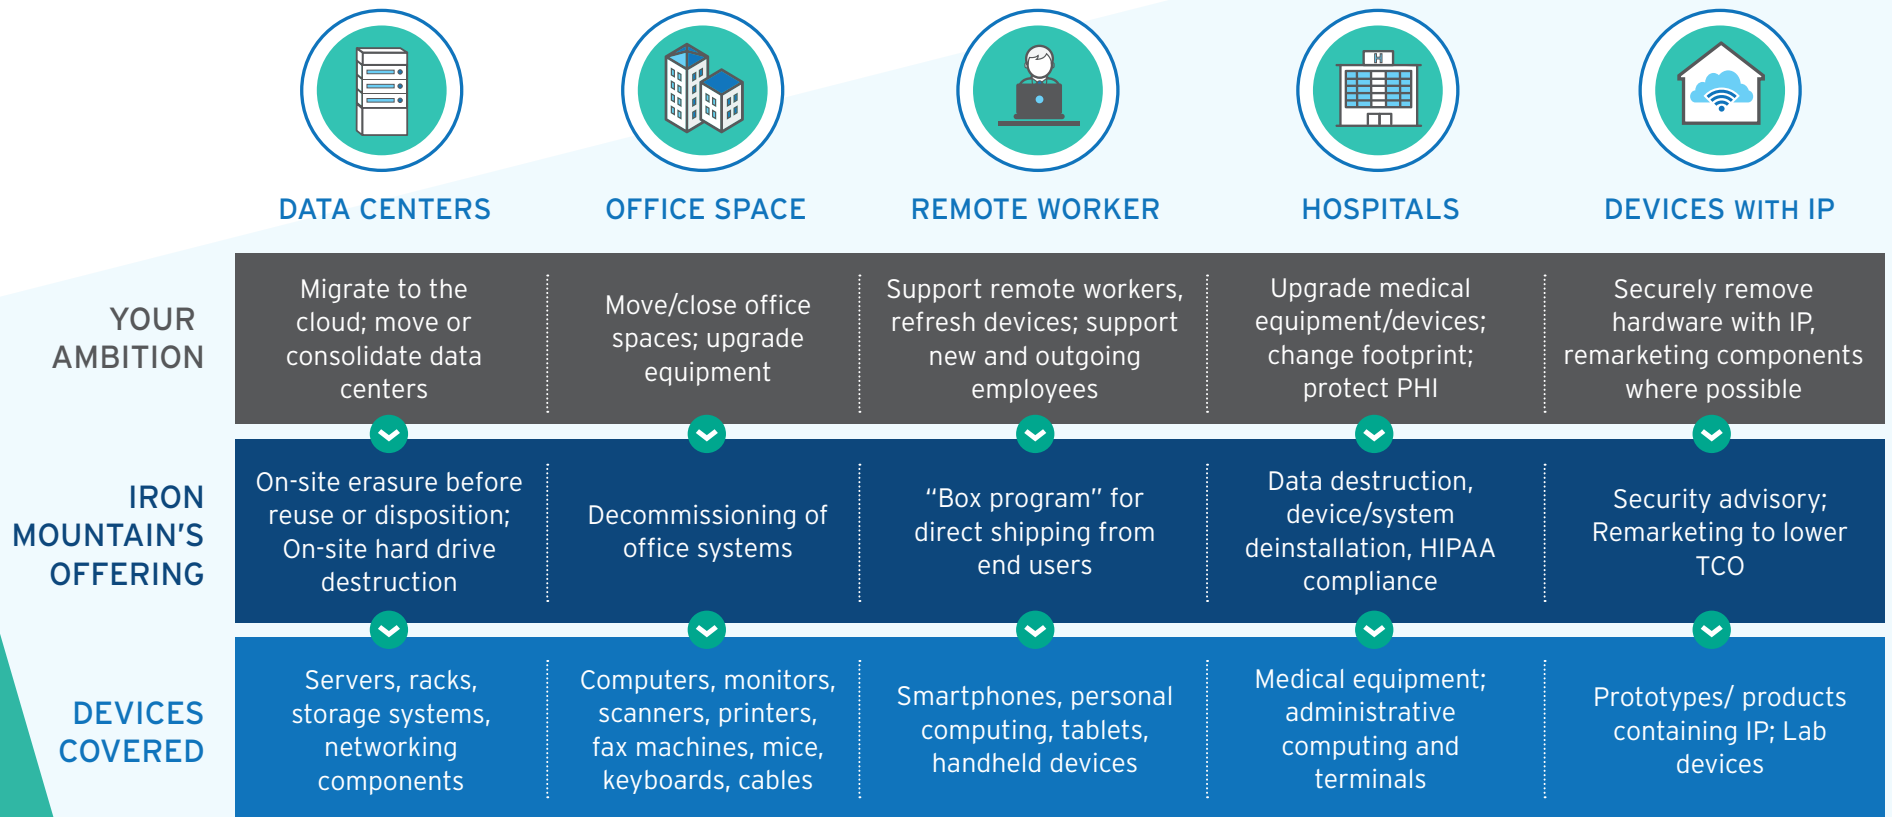

# IRON MOUNTAIN'S SECURE ITAD OFFERINGS SPAN A RANGE OF BUSINESS NEEDS FOR HEALTHCARE & LIFE SCIENCES ORGANIZATIONS

WITH **IRON MOUNTAIN**, YOU CAN CENTRALIZE SECURE ITAD MANAGEMENT, HAVE CONSISTENCY AND GAIN GLOBAL VISIBILITY THROUGH ONE ENTERPRISE-WIDE PORTAL

In each of these services, Iron Mountain offers a best-in-class **SECURE CHAIN OF CUSTODY**, provides **GLOBAL COVERAGE** and enables **MAXIMUM REMARKETING VALUE**.

## **SECURITY:** Protecting confidential data

- Option to sanitize or destroy assets with confidential information, onsite or offsite
- Secure Chain-of-Custody
  - Using proven logistics and asset tracking, we manage equipment through every stage of disposition
  - We directly own and operate a global fleet of alarmed, locked, and GPS-tracked vehicles
  - Verify chain of custody has been maintained through central portal, including certificate of destruction (COD)

## **CONSOLIDATION:** Process management

- Onsite or offsite management in 30+ countries across 5 continents
- Continue using one vendor you already use elsewhere across your organization
- Centralized customer portal makes ordering and tracking Secure ITAD work straightforward